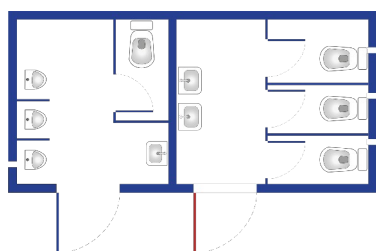

KRÓLEWSKI TRON

This is a proposal for clients seeking the best solutions in the field of sanitary containers. New aesthetics, new materials, new designs, new standards. The container is available in a unisex version.

FEMALE SECTION

- 3 toilet cabins
- 2 sinks
- Mirror
- Backlit makeup mirror
- Screen built into the mirror
- Touchless fixtures
- Audio system
- Air conditioning
- Ambient lighting

MALE SECTION

- Toilet cabin
- 3 urinals
- Sink
- Mirror
- Screen built into the mirror
- Touchless fixtures
- Audio system
- Air conditioning
- Ambient lighting

PRICE: **PLN 9 900,00/booth net**

The price includes: transportation, installation, rental of the container, water tank, septic tank, and sanitary infrastructure, one-time water delivery, and one-time septic tank removal.