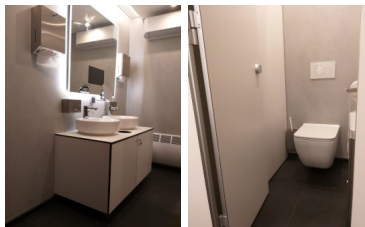

KRÓLEWSKI TRON

This is a proposal for clients seeking the best solutions in the field of sanitary containers. New aesthetics, new materials, new designs, new standards. The container is available in a unisex version.

FEMALE SECTION

- 3 toilet cabins
- 2 sinks
- Mirror
- Backlit makeup mirror
- Screen built into the mirror
- Touchless fixtures
- Audio system
- Air conditioning
- Ambient lighting

MALE SECTION

- Toilet cabin
- 3 urinals
- Sink
- Mirror
- Screen built into the mirror
- Touchless fixtures
- Audio system
- Air conditioning
- Ambient lighting

PRICE: **PLN 9 900,00/booth net**

The price includes: transportation, installation, rental of the container, water tank, septic tank, and sanitary infrastructure, one-time water delivery, and one-time septic tank removal.