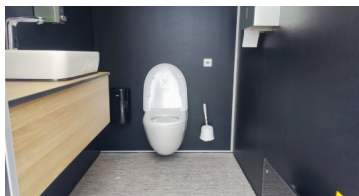

MOBILNY KRÓLEWSKI TRON

A small sanitary trailer is an exceptionally convenient solution, offering two independent sections that can be divided into separate areas for women and men. Our Mobile Royal Throne is designed with water conservation in mind. Thanks to the VACUUM system, a single flush uses only 0.8 liters of water. Additionally, motion-sensor faucets help minimize water usage when washing hands.

Equipment:

- 2 VACUUM toilets
- 2 sinks
- 2 soap dispensers
- Mirrors in each section
- External lighting
- Internal lighting
- Occupied/free light indicators
- Air conditioning

PRICE: **PLN 6 900,00/booth net**

FEMALE SECTION

- 3 toilet cabins
- 2 sinks
- Mirror
- Backlit makeup mirror
- Screen built into the mirror
- Touchless fixtures
- Audio system
- Air conditioning
- Ambient lighting

MALE SECTION

- Toilet cabin
- 3 urinals
- Sink
- Mirror
- Screen built into the mirror
- Touchless fixtures
- Audio system
- Air conditioning
- Ambient lighting

PLATYNOWY TRON

PLATYNOWY TRON is a cabin that feels like home. The concealed toilet flushing system and sink give the impression of being in a regular bathroom at home or in the office.

Equipment:

- Toilet
- Sink
- Liquid soap dispenser
- Automatic ceiling lighting
- Ventilation
- Electric heating
- Mirror
- Toilet paper holder
- Crane lifting hooks